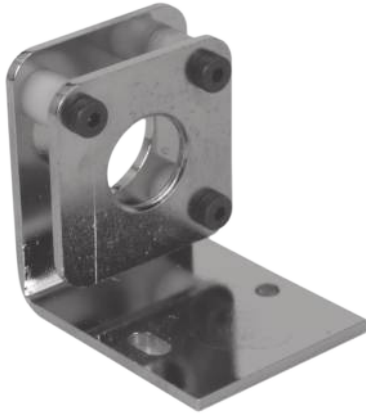

Mounting Bracket for M18 × 1

W18L

Part Number

Technical Data

Mechanical Data

Material	Steel Plate, nickel-plated: PUR
Packaging unit	1 Piece
Mounting Number	150

- For M18 × 1, laser