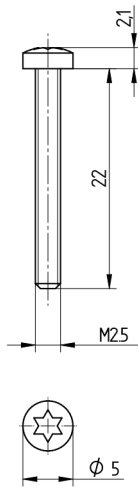

Screw

Z0036

Part Number

Technical Data

Mechanical Data

Length	22 mm
Material	Steel zinc-plated
Packaging unit	20 Pieces

All dimensions in mm (1 mm = 0.03937 Inch)