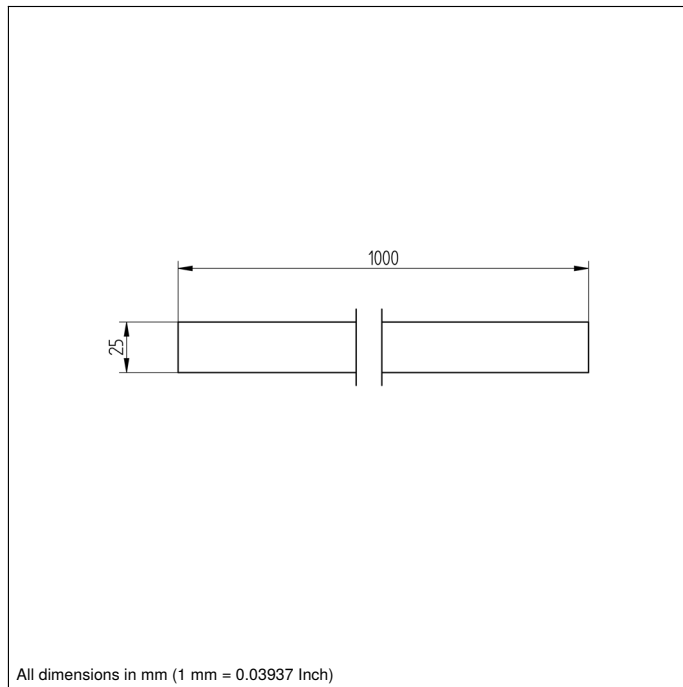

# Reflector Foil

1000 × 25 mm

## ZRAF07K01

Part Number

All dimensions in mm (1 mm = 0.03937 Inch)

#### Mechanical Data

Structure	Comb Structure
Mounting Type	self-adhesive
Material	Plastic
Temperature Range	-20...60 °C
Packaging unit	1 Piece

- Self-adhesive