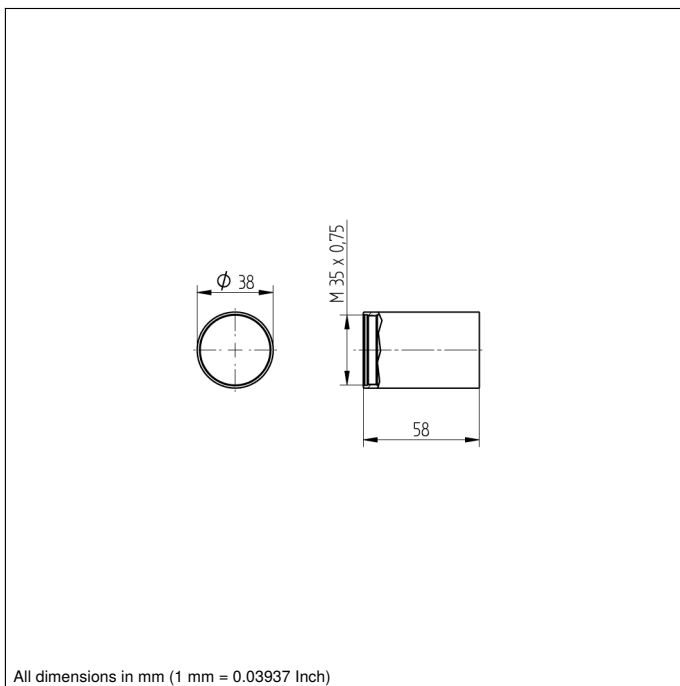

Protective Housing for Lenses Glass

ZSZ-03-01

Part Number

Technical Data

Mechanical Data	
Material	Aluminum
Optic Cover	Glass
Degree of Protection	IP67
Mounting Type	can be screwed
Packaging unit	1 Piece

- Simple installation

All dimensions in mm (1 mm = 0.03937 Inch)